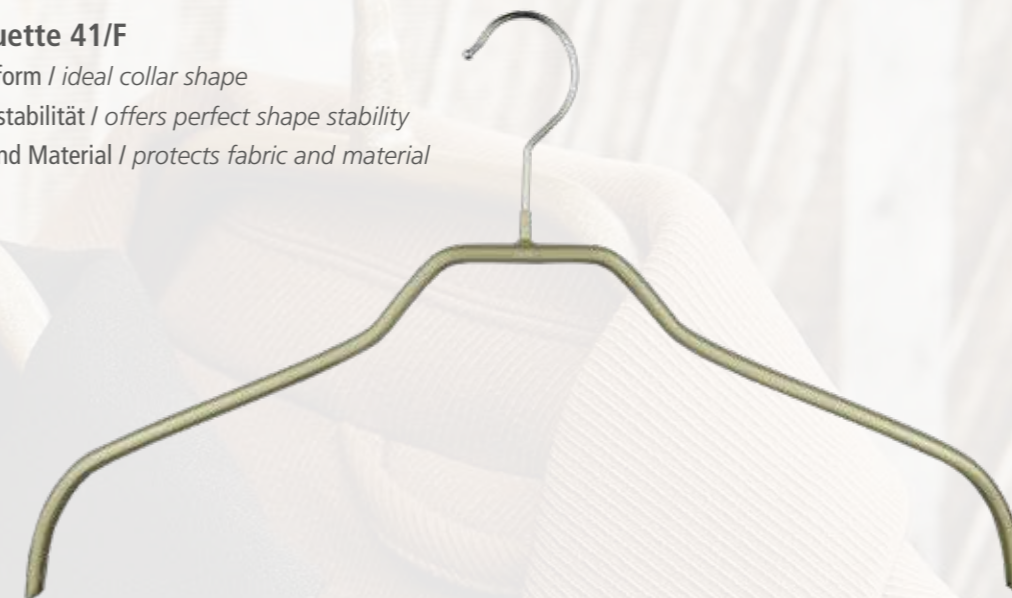

GOLDEN

TIMES

MAWA Silhouette 41/F

- ideale Kragenform / *ideal collar shape*
- perfekte Formstabilität / *offers perfect shape stability*
- schont Stoff und Material / *protects fabric and material*